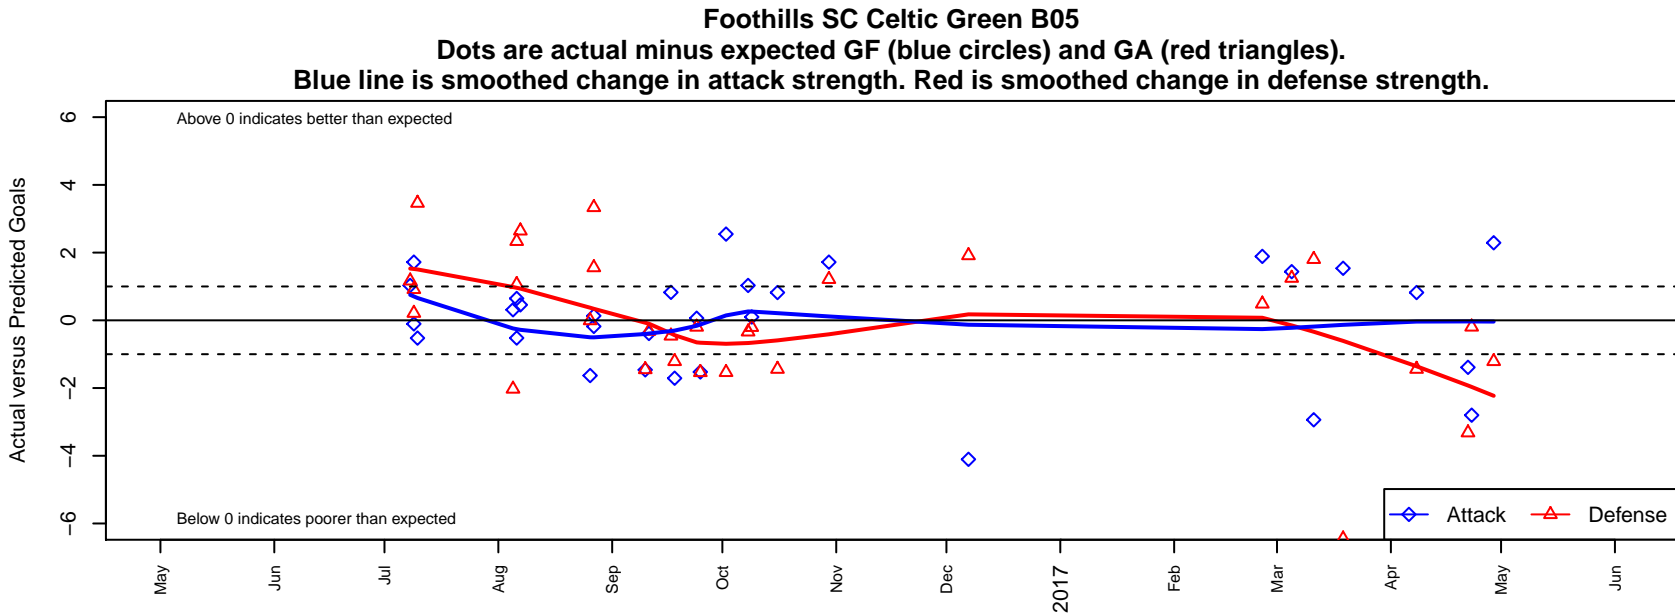

**attack and defense variance (black dot)
relative to other teams
and top 10 in region**

**attack and defense rating
relative to others at age
and all opponents in last 13 months**

Foothills SC Celtic Green B05

Foothills SC
Portland, OR
B05 total strength=427
attack=0.47 defense=0.16
fall league = PTT B05 Div 2 Green
spr league = Spr OYS B05 Div 2 Green

alt names used:
FSC Celtics Green 05B
FSC B05 Celtics
FOOTHILLS CELTIC'S
FSC 05B Celtics Green
FSC 05B Celtics Green

Venues played:
2016 PCU Summer Classic U12 Bronze
2016 Mt Hood Challenge U12 Silver
2016 Chinook Cup Silver U12
2016 PTT B05 Division 2 Green
2016 Spr OYS B05 Division 2 Green